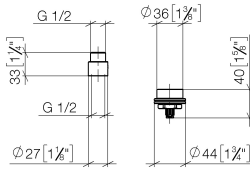

Extension 20 mm -

12 870 970 90

- up to 20 mm: 1 x 12 870 970 90
- 21 mm - 40 mm: 2 x 12 870 970 90

for 35 860 970 90

Can only be combined with exposed trim parts 36
86X 664-FF.

Extension 20 mm -

12 870 970 90

mm [inches]

Extension 20 mm -

12 870 970 90

Spare parts list

No.	Item Number	Name	Quantity used	Delivery time
1	09 24 03 072 10 90	nipple	1	2
2	09 14 10 190 90	seal	1	2
3	90 12 12 002 00 90	fixing cap	1	2
4	09 18 40 227 90	sleeve	1	2
5	09 29 06 122 90	spindle	1	2